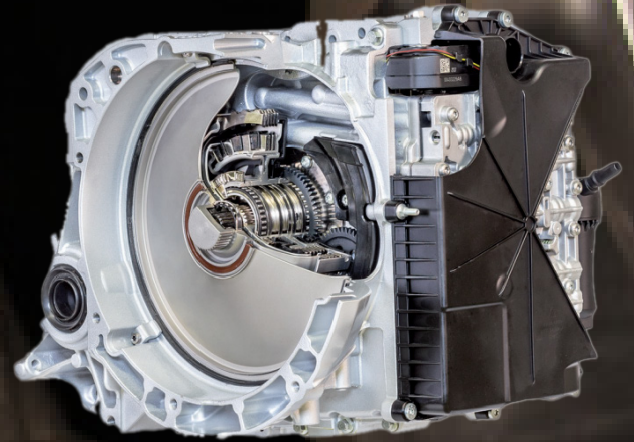

Automatic Transmission Parts Distributers
And Torque Converter Remanufacturers

Ford DCT450 (Gen2)

DCT450 Kit-Overhaul Gen II (Transtec)

Part No. 125.KO.60