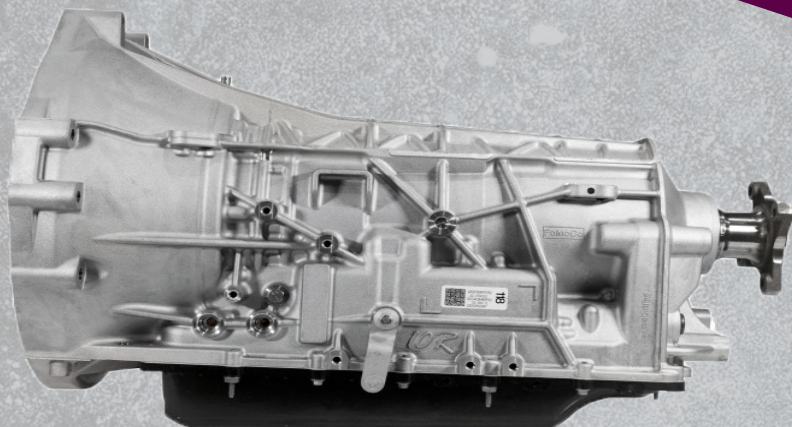

Ford 10R80

10R80 Torque Converter Seal Carrier & Gear Cover

Part No. 90.MP.20