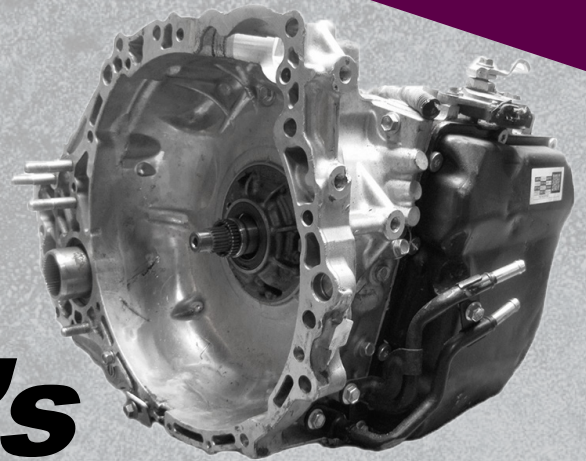

8G45 Valve Body's

**8G45 Valve Body 2 hole Diesel
From New Transmissions**

Part. No. 108.VB.36

**8G45 Valve Body 1 hole Petrol
From New Transmissions**

Part. No. 108.VB.37