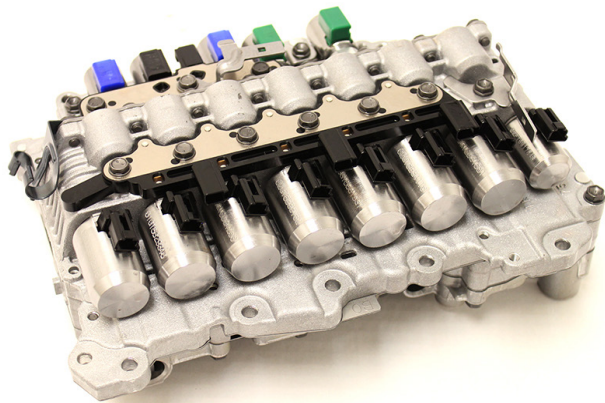

8G45 Valve Body's

**8G45 Valve Body 2 hole Diesel
From New Transmissions**

Part. No. 108.VB.36

**8G45 Valve Body 1 hole Petrol
From New Transmissions**

Part. No. 108.VB.37