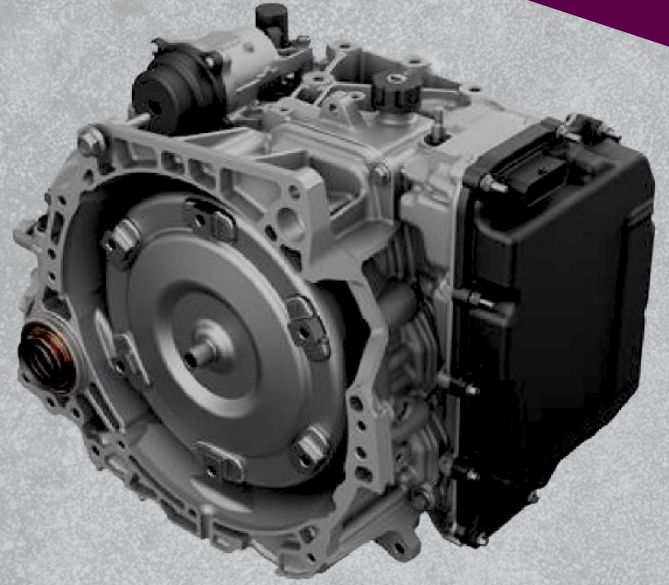

# **General Motors 9T45**

**9T45 Master Kit L/Steels (W/Pistons)**

**Part No. 117.KL.10**