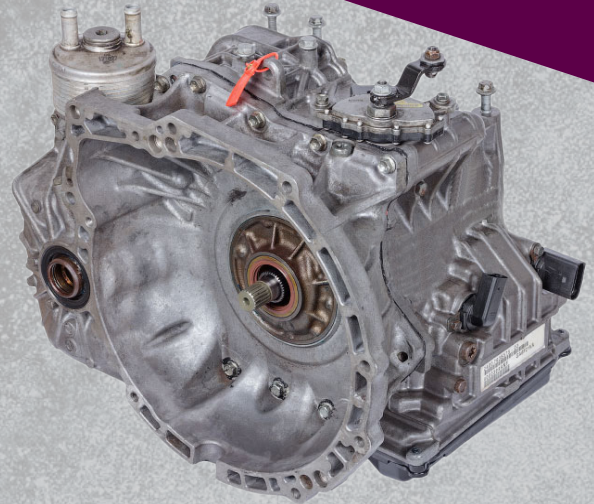

# **TF60SN 09M/09K**

***Geartrain Sets Including Pumps  
From New Transmissions***

***TF60SN (09K/09M) Complete Geartrain Set  
Part No. 109.HP.45***