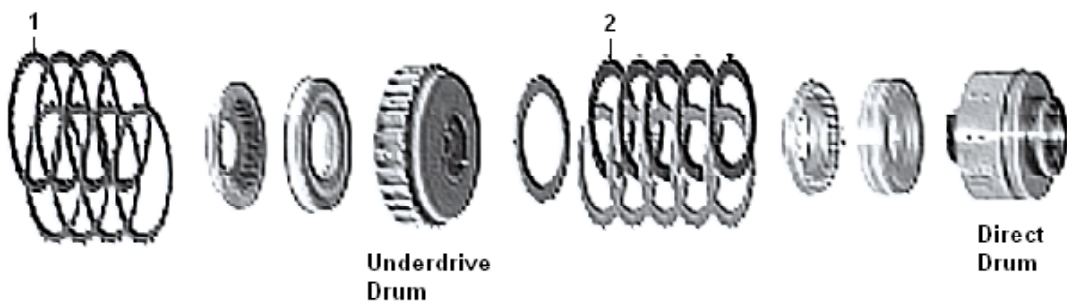

V5A51 Clutch Plates

Item	Description	Qty	Part No
1	F4A41/F5/R4/V4/R5/V5A51 Rev (166mm OD 1.7mm 30T)	2	63.PF.42
2	F4A41/F5/R4/V4/R5/V5A51 O/D,U/D (148.0mm OD 1.7mm 30T)	4	63.PF.32

Item	Description	Qty	Part No
1	F4A41/F5/R4/V4/R5/V5A51 2nd (185.4mm OD 1.7mm 30T)	4	63.PF.41
2	F4A41/F5/R4/V4/R5/V5A51 L/Rev (179mm OD 1.7mm 30T)	6	63.PF.40

Item	Description	Qty	Part No
1	F4A41/F5/R4/V4/R5/V5A51 O/D,U/D (148.0mm OD 1.7mm 30T)	4	63.PF.32
2	F5/R5/V5A51 Direct (122mm OD 1.67mm 30T)	5	63.PF.43