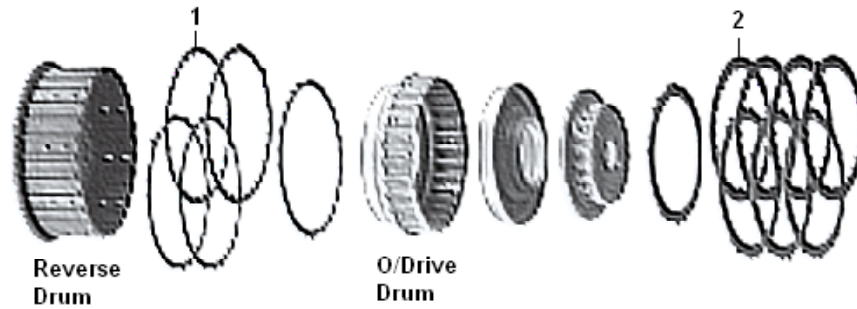

V5A51 Clutch Plates

Item	Description	Qty	Part No
1	F4A41/F5/R4/V4/R5/V5A51 Rev (166mm OD 1.7mm 30T)	2	63.PF.42
2	F4A41/F5/R4/V4/R5/V5A51 O/D,U/D (148.0mm OD 1.7mm 30T)	4	63.PF.32

Item	Description	Qty	Part No
1	F4A41/F5/R4/V4/R5/V5A51 2nd (185.4mm OD 1.7mm 30T)	4	63.PF.41
2	F4A41/F5/R4/V4/R5/V5A51 L/Rev (179mm OD 1.7mm 30T)	6	63.PF.40

Item	Description	Qty	Part No
1	F4A41/F5/R4/V4/R5/V5A51 O/D,U/D (148.0mm OD 1.7mm 30T)	4	63.PF.32
2	F5/R5/V5A51 Direct (122mm OD 1.67mm 30T)	5	63.PF.43